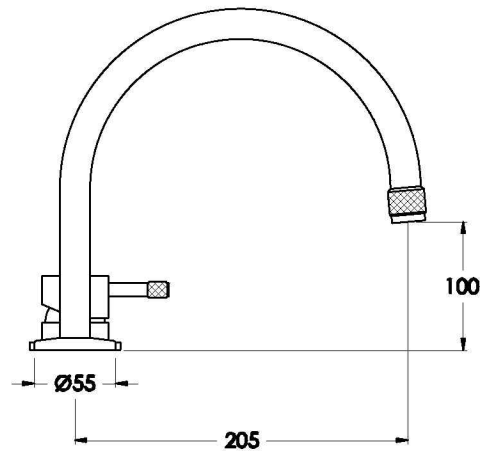

Brodware

YOKATO BATH SET WITH KNURLED LEVER

1.9307.06.7.XX

PRODUCT DIMENSIONS:

Front view

Side view:

Topview: