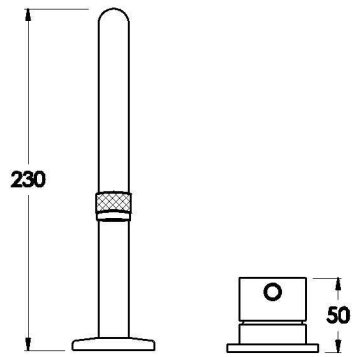

Brodware

YOKATO BATH SET WITH KNURLED LEVER

1.9307.06.7.XX

PRODUCT DIMENSIONS:

Front view

Side view:

Topview: