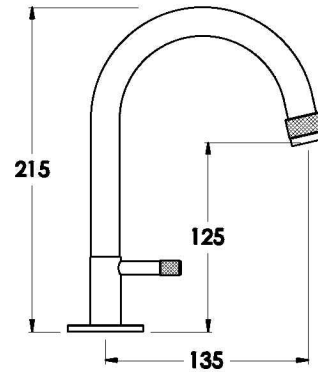

Brodware

YOKATO BASIN SET WITH KNURLED LEVERS

1.9300.00.7.XX

PRODUCT DIMENSIONS:

Front view

Side view:

Top view: