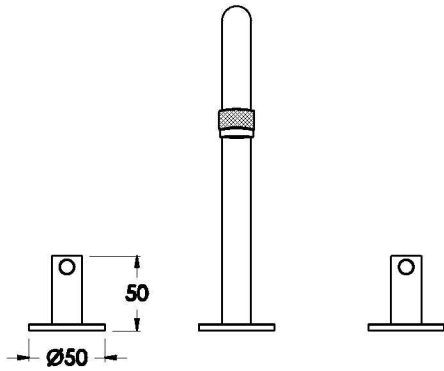

Brodware

YOKATO BASIN SET WITH KNURLED LEVERS

1.9300.00.7.XX

PRODUCT DIMENSIONS:

Front view

Side view:

Top view: