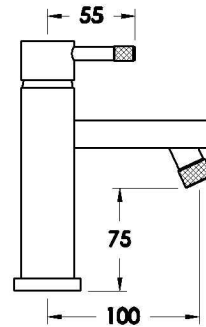

## YOKATO BASIN MIXER WITH KNURLED LEVER

1.9302.00.7.XX

### PRODUCT DIMENSIONS:

Front view

Side view:

Top view: