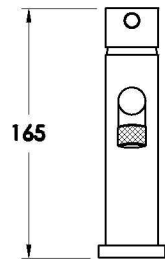

## YOKATO BASIN MIXER WITH KNURLED LEVER

1.9302.00.7.XX

### PRODUCT DIMENSIONS:

Front view

Side view:

Top view: