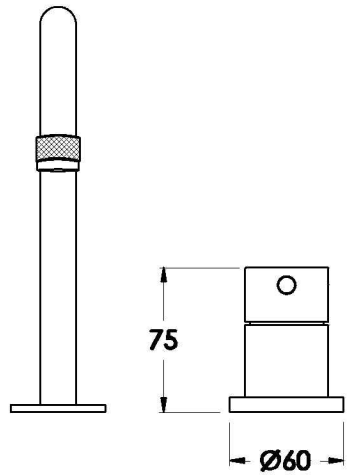

## YOKATO BASIN MIXER SET WITH KNURLED LEVER

1.9300.06.7.XX

### PRODUCT DIMENSIONS:

Front view

Side view:

Topview: