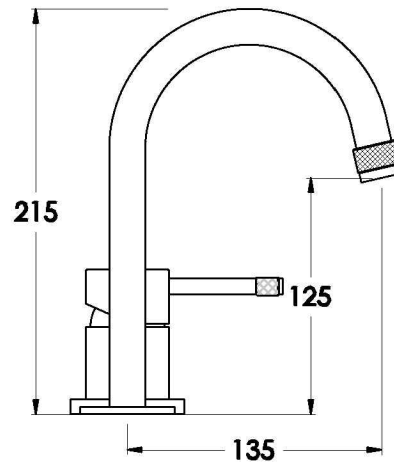

## YOKATO BASIN MIXER SET WITH KNURLED LEVER

1.9300.06.7.XX

### PRODUCT DIMENSIONS:

Front view

Side view:

Topview: