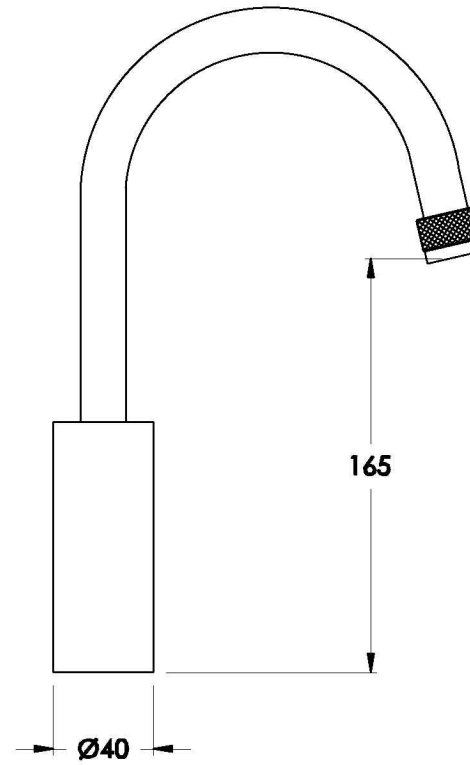

Brodware

YOKATO BASIN MIXER WITH KNURLED LEVER

1.9303.00.7.XX

PRODUCT DIMENSIONS:

Front view

Side view:

Topview: