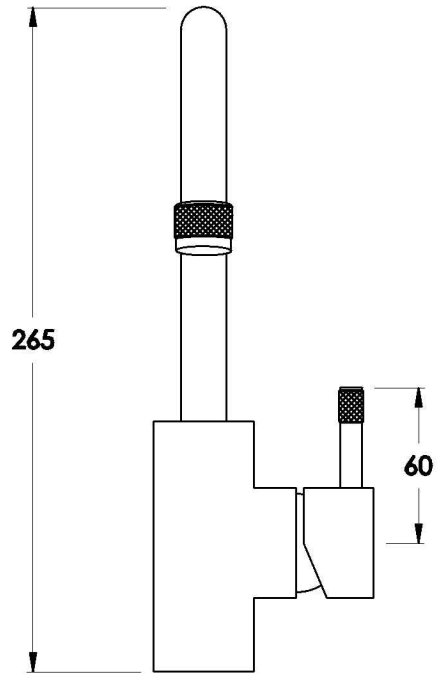

Brodware

YOKATO BASIN MIXER WITH KNURLED LEVER

1.9303.00.7.XX

PRODUCT DIMENSIONS:

Front view

Side view:

Topview: