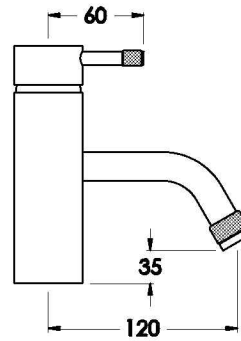

Brodware

YOKATO BASIN MIXER WITH KNURLED LEVER

1.9302.02.7.XX

PRODUCT DIMENSIONS:

Front view

Side view:

Top view: