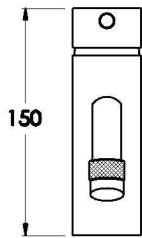

Brodware

YOKATO BASIN MIXER WITH KNURLED LEVER

1.9302.02.7.XX

PRODUCT DIMENSIONS:

Front view

Side view:

Top view: