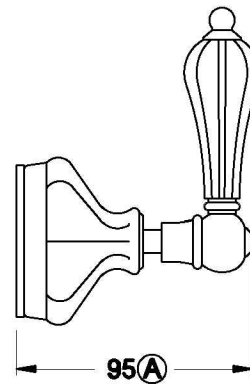

Brodware

PARIS WALL TAPS

1.8549.00.4.XX

PRODUCT DIMENSIONS:

Front view

Side view:

Top view: