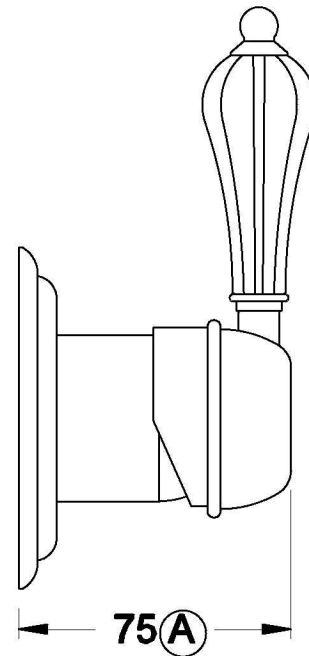

## PARIS WALL MIXER

1.8548.00.4.XX

### PRODUCT DIMENSIONS:

Front view

Side view:

Top view: