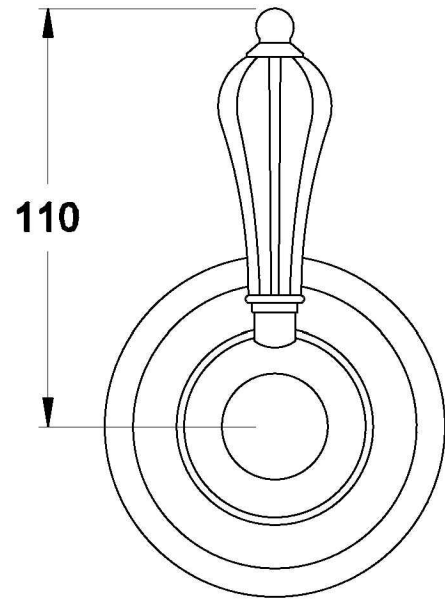

## PARIS WALL MIXER

1.8548.00.4.XX

### PRODUCT DIMENSIONS:

Front view

Side view:

Top view: