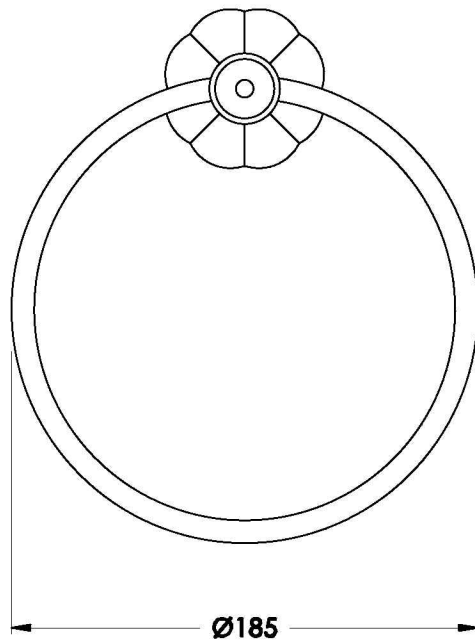

## PARIS TOWEL RING

1.8551.00.0.XX

### PRODUCT DIMENSIONS:

Front view

Side view:

Top view: