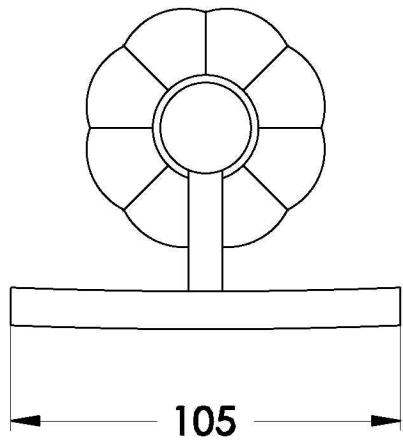

## PARIS SOAP HOLDER

1.8552.00.0.XX

### PRODUCT DIMENSIONS:

Front view

Side view:

Top view: