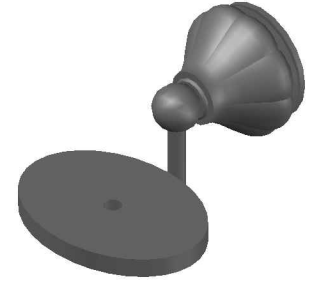

## PARIS SOAP HOLDER

1.8552.00.0.XX

### PRODUCT DIMENSIONS:

Front view

Side view:

Top view: