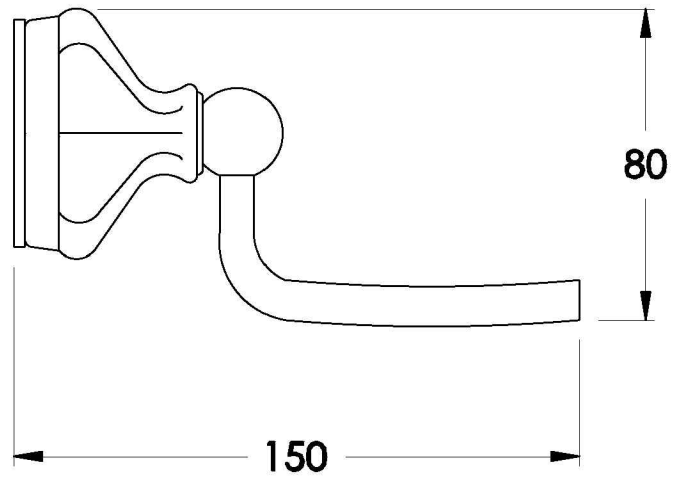

## PARIS SOAP HOLDER

1.8552.00.0.XX

### PRODUCT DIMENSIONS:

Front view

Side view:

Top view: