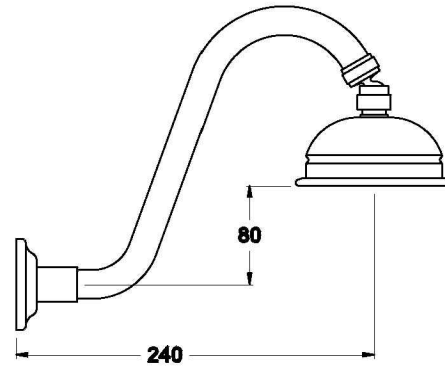

Brodware

PARIS SHOWER SET

1.8510.00.4.XX

PRODUCT DIMENSIONS:

Front view

Side view:

Top view: