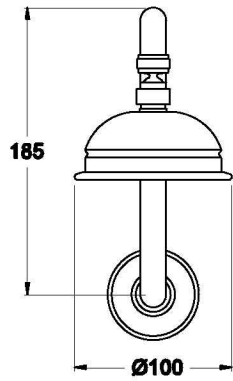

Brodware

PARIS SHOWER SET

1.8510.00.4.XX

PRODUCT DIMENSIONS:

Front view

Side view:

Top view: