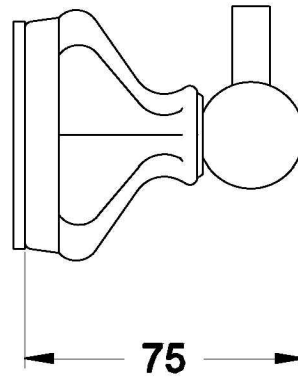

PARIS ROBE HOOK

1.8563.00.0.XX

PRODUCT DIMENSIONS:

Front view

Side view:

Top view: