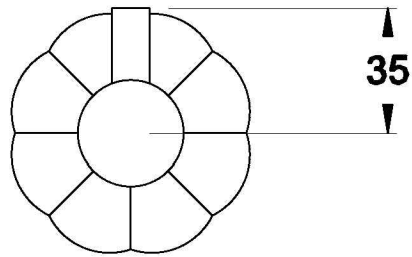

PARIS ROBE HOOK

1.8563.00.0.XX

PRODUCT DIMENSIONS:

Front view

Side view:

Top view: