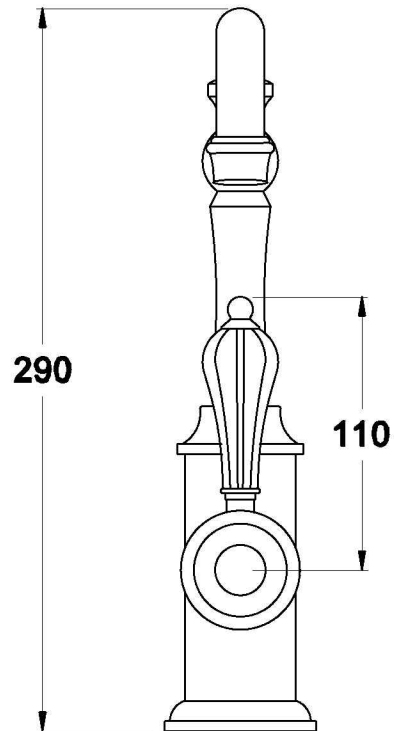

Brodware

PARIS KITCHEN MIXER

1.8508.02.4.XX

PRODUCT DIMENSIONS:

Front view

Side view:

Top view: