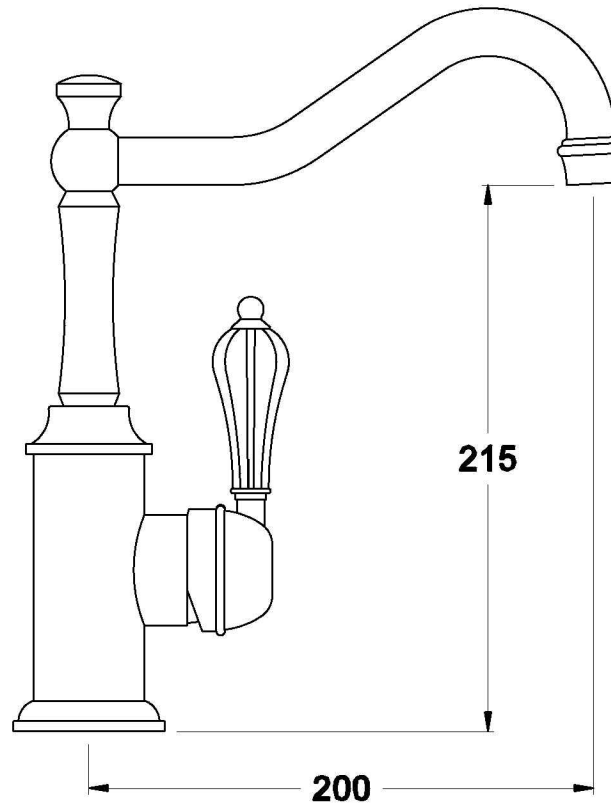

Brodware

PARIS KITCHEN MIXER

1.8508.02.4.XX

PRODUCT DIMENSIONS:

Front view

Side view:

Top view: