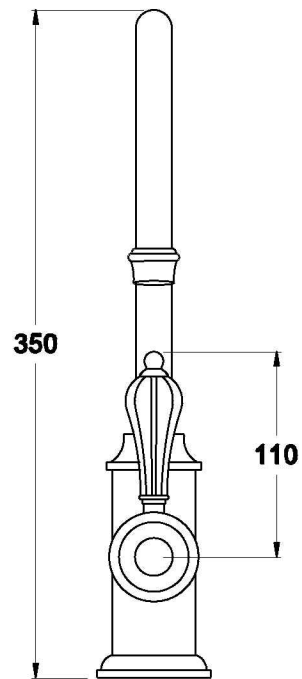

Brodware

PARIS KITCHEN MIXER

1.8508.00.4.XX

PRODUCT DIMENSIONS:

Front view

Side view:

Top view: