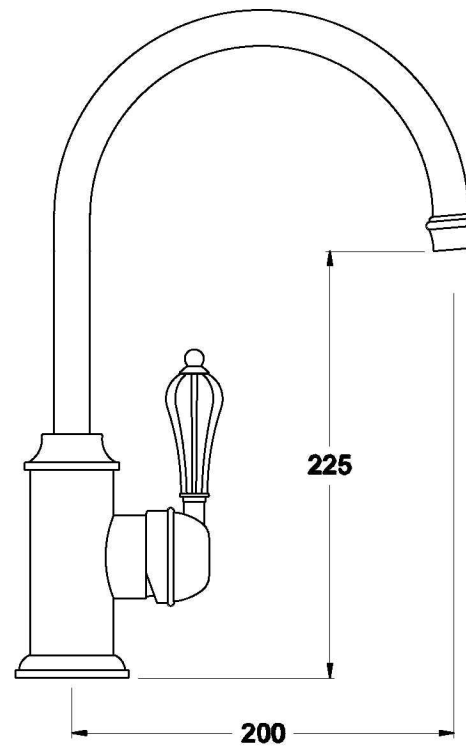

Brodware

PARIS KITCHEN MIXER

1.8508.00.4.XX

PRODUCT DIMENSIONS:

Front view

Side view:

Top view: