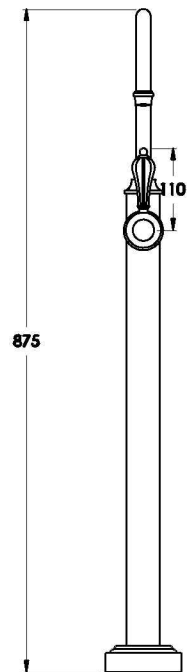

## PARIS BATH MIXER

1.8508.05.4.XX

### PRODUCT DIMENSIONS:

Front view

Side view:

Top view: