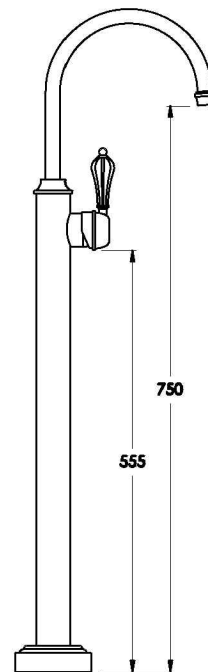

## PARIS BATH MIXER

1.8508.05.4.XX

### PRODUCT DIMENSIONS:

Front view

Side view:

Top view: