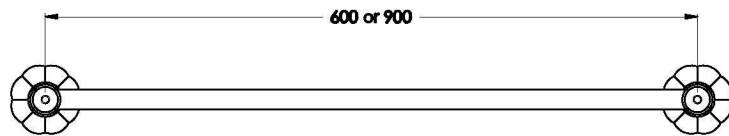

PARIS DOUBLE TOWEL RAIL 900MM

1.8557.90.0.XX

PRODUCT DIMENSIONS:

Front view

Side view:

Top view: