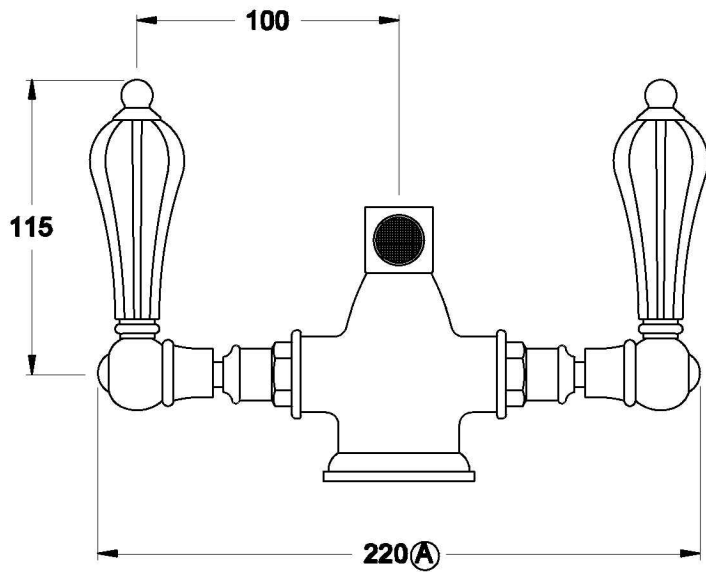

Brodware

PARIS BIDET MIXER

1.8537.00.4.XX

PRODUCT DIMENSIONS:

Front view

Side view:

Top view: