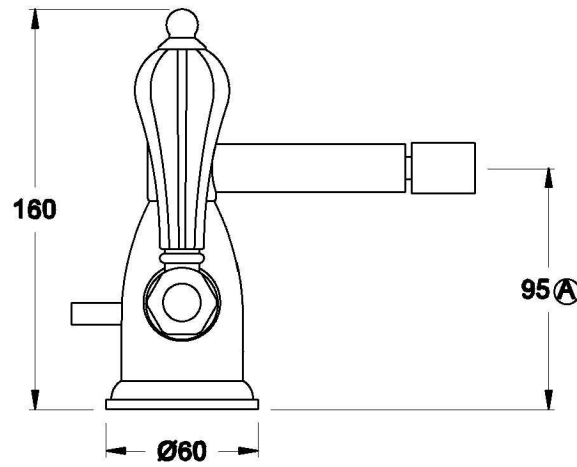

Brodware

PARIS BIDET MIXER

1.8537.00.4.XX

PRODUCT DIMENSIONS:

Front view

Side view:

Top view: