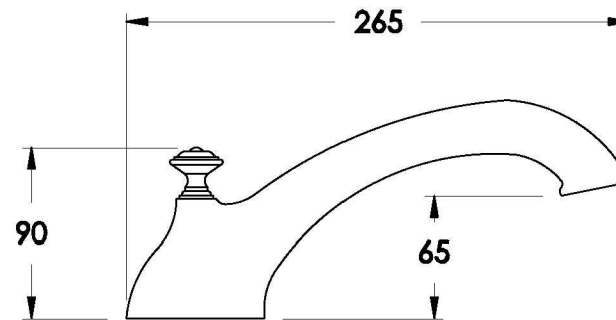

Brodware

PARIS BATH SPOUT

1.8507.30.0.XX

PRODUCT DIMENSIONS:

Front view

Side view:

Top view: