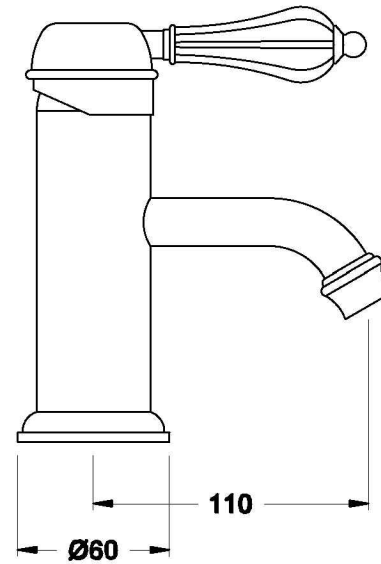

Brodware

PARIS BASIN MIXER

1.8502.00.4.XX

PRODUCT DIMENSIONS:

Front view

Side view:

Top view: