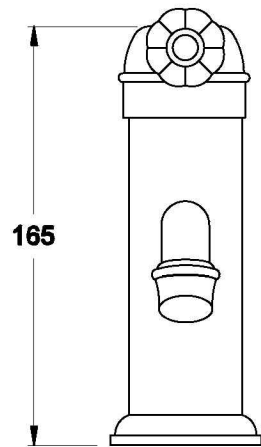

Brodware

PARIS BASIN MIXER

1.8502.00.4.XX

PRODUCT DIMENSIONS:

Front view

Side view:

Top view: