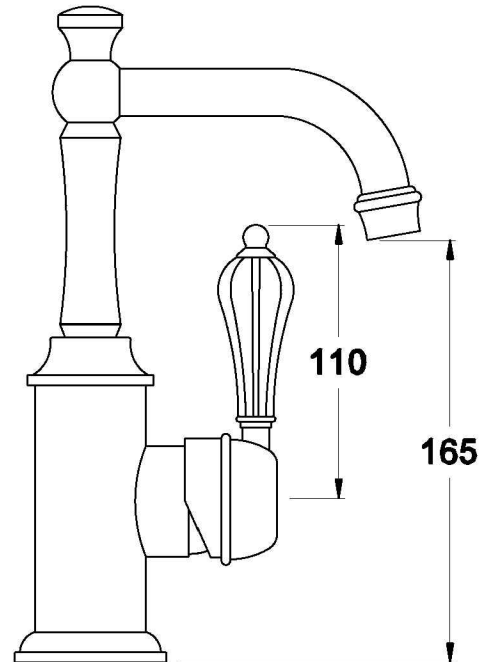

Brodware

PARIS BASIN MIXER

1.8503.02.4.XX

PRODUCT DIMENSIONS:

Front view

Side view:

Top view: