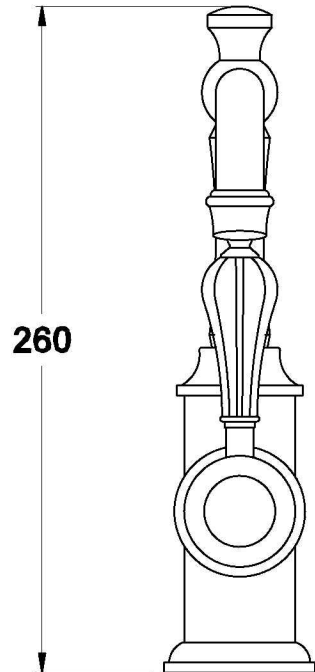

Brodware

PARIS BASIN MIXER

1.8503.02.4.XX

PRODUCT DIMENSIONS:

Front view

Side view:

Top view: