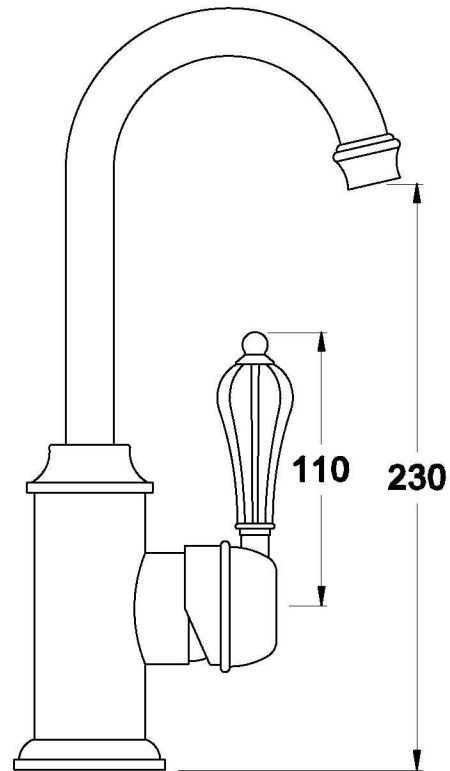

## PARIS BASIN MIXER

1.8503.00.4.XX

### PRODUCT DIMENSIONS:

Front view

Side view:

Top view: