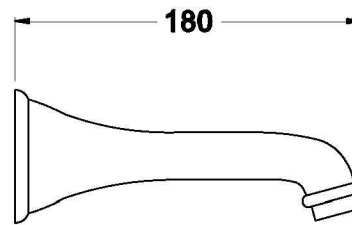

PARIS WALL SPOUT

1.8505.30.0.XX

1.8505.40.0.XX - Flow controlled variant

PRODUCT DIMENSIONS:

Front view

Side view:

Top view: