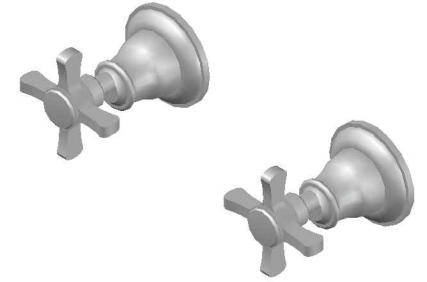

NEU ENGLAND WALL TAPS WITH CROSS HANDLES - CERAMIC DISC

1.8049.00.2.XX

PRODUCT DIMENSIONS:

Front view

Side view:

Top view: