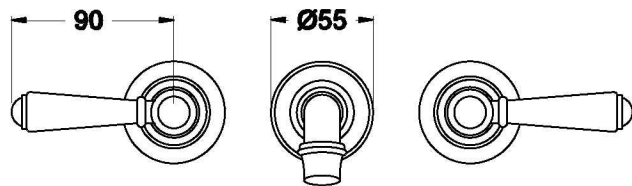

NEU ENGLAND WALL SET METAL LEVERS

1.8006.00.3.XX

1.8006.50.3.XX : Flow controlled variant

PRODUCT DIMENSIONS:

Front view

Side view:

Top view: