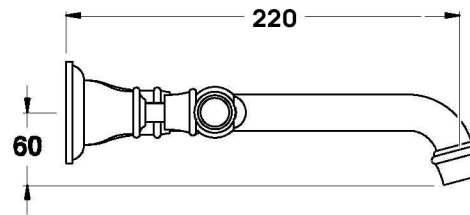

NEU ENGLAND WALL SET METAL LEVERS

1.8006.00.3.XX

1.8006.50.3.XX : Flow controlled variant

PRODUCT DIMENSIONS:

Front view

Side view:

Top view: