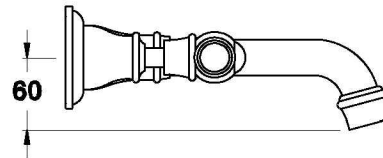

NEU ENGLAND WALL SET WITH METAL LEVERS

1.8005.00.3.XX

1.8005.50.3.XX : Flow controlled variant

PRODUCT DIMENSIONS:

Front view

Side view:

Top view: