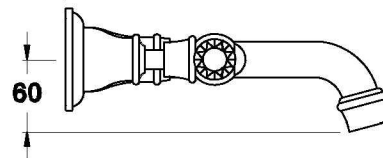

NEU ENGLAND WALL SET WITH KRISTALL LEVERS

1.8005.00.8.XX

1.8005.50.8.XX : Flow controlled variant

PRODUCT DIMENSIONS:

Front view

Side view:

Top view: