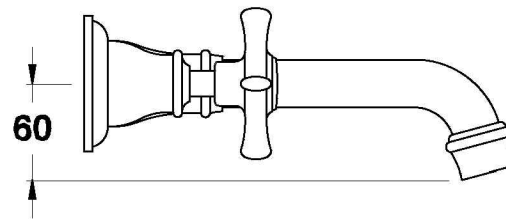

NEU ENGLAND WALL SET WITH CROSS HANDLES - JUMPER VALVE

1.8005.00.2.XX

1.8005.50.2.XX : Flow controlled variant

PRODUCT DIMENSIONS:

Front view

Side view:

Top view: