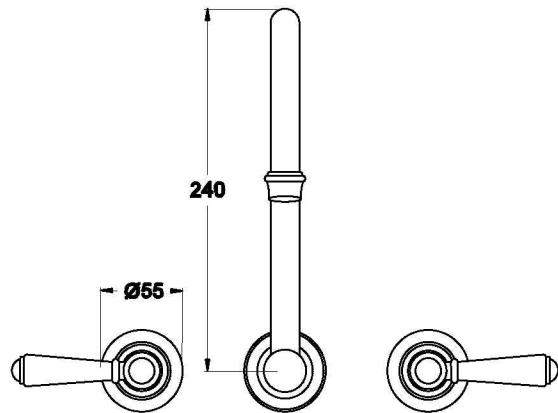

## NEU ENGLAND WALL SET WITH METAL LEVERS

1.8028.00.3.XX

1.8028.50.3.XX - Flow controlled variant

### PRODUCT DIMENSIONS:

Front view

Side view:

Top view: