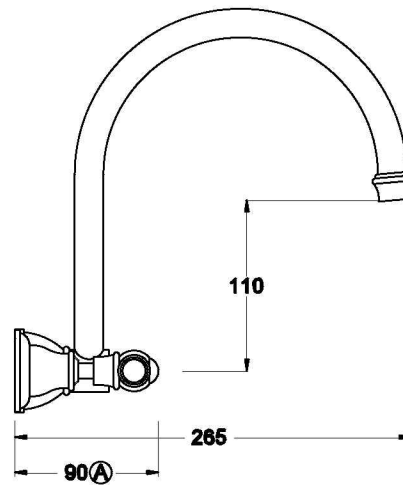

## NEU ENGLAND WALL SET WITH METAL LEVERS

1.8028.00.3.XX

1.8028.50.3.XX - Flow controlled variant

### PRODUCT DIMENSIONS:

Front view

Side view:

Top view: