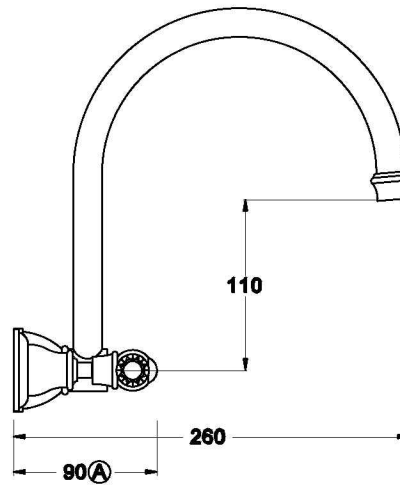

NEU ENGLAND WALL SET WITH KRISTALL LEVERS

1.8028.00.8.XX

1.8028.50.8.XX - Flow controlled variant

PRODUCT DIMENSIONS:

Front view

Side view:

Top view: