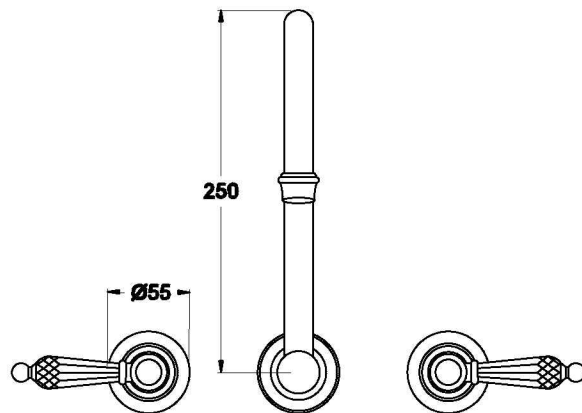

NEU ENGLAND WALL SET WITH KRISTALL LEVERS

1.8028.00.8.XX

1.8028.50.8.XX - Flow controlled variant

PRODUCT DIMENSIONS:

Front view

Side view:

Top view: