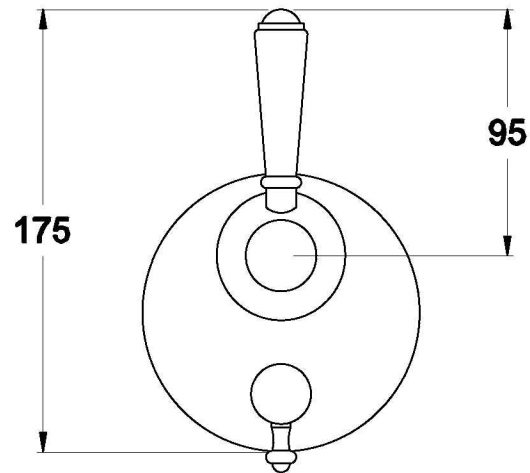

NEU ENGLAND MIXER DIVERTER WITH METAL LEVER

1.8048.05.3.XX

PRODUCT DIMENSIONS:

Front view

Side view:

Top view: