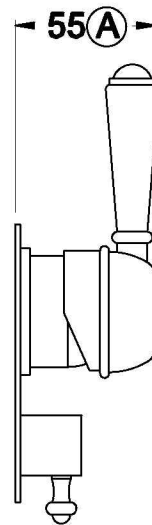

NEU ENGLAND MIXER DIVERTER WITH METAL LEVER

1.8048.05.3.XX

PRODUCT DIMENSIONS:

Front view

Side view:

Top view: