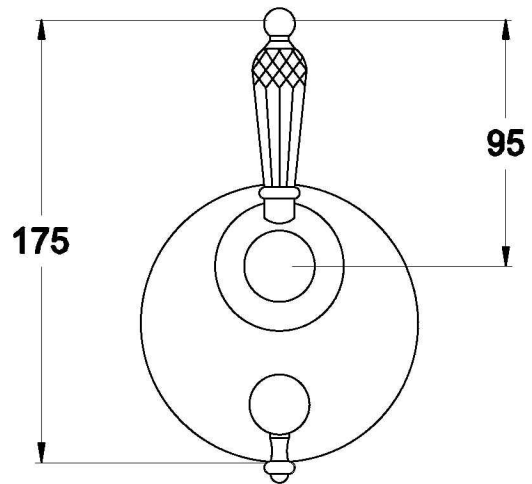

NEU ENGLAND MIXER DIVERTER WITH KRISTALL LEVER

1.8048.05.8.XX

PRODUCT DIMENSIONS:

Front view

Side view:

Top view: