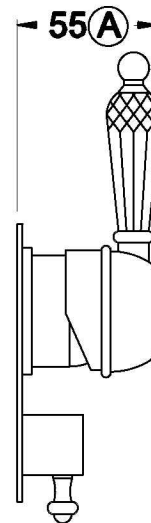

NEU ENGLAND MIXER DIVERTER WITH KRISTALL LEVER

1.8048.05.8.XX

PRODUCT DIMENSIONS:

Front view

Side view:

Top view: