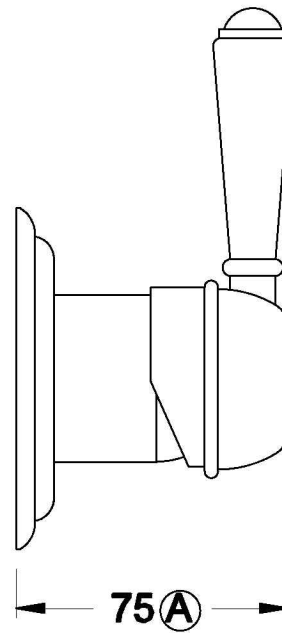

NEU ENGLAND WALL MIXER WITH METAL LEVER

1.8048.00.3.XX

PRODUCT DIMENSIONS:

Front view

Side view:

Top view: