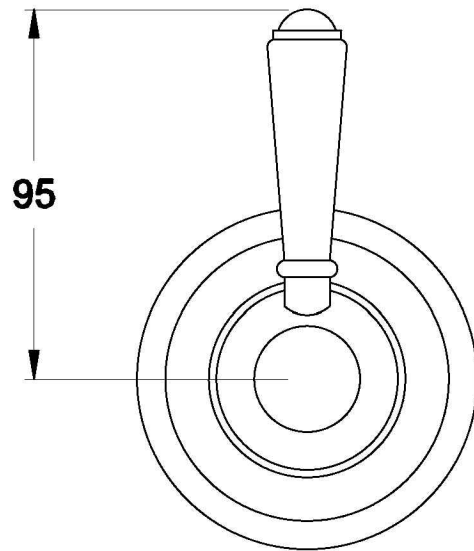

NEU ENGLAND WALL MIXER WITH METAL LEVER

1.8048.00.3.XX

PRODUCT DIMENSIONS:

Front view

Side view:

Top view: