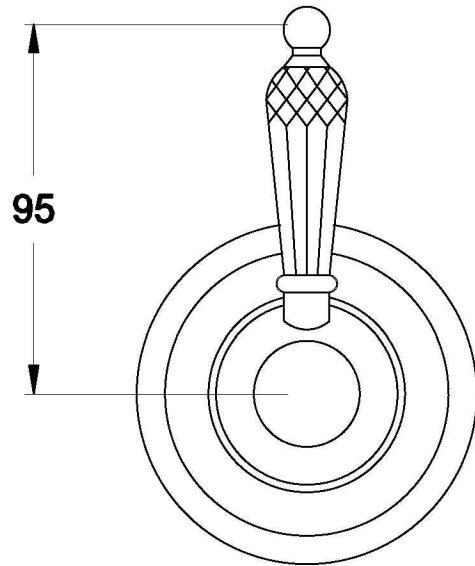

NEU ENGLAND WALL MIXER WITH KRISTALL LEVER

1.8048.00.8.XX

PRODUCT DIMENSIONS:

Front view

Side view:

Top view: