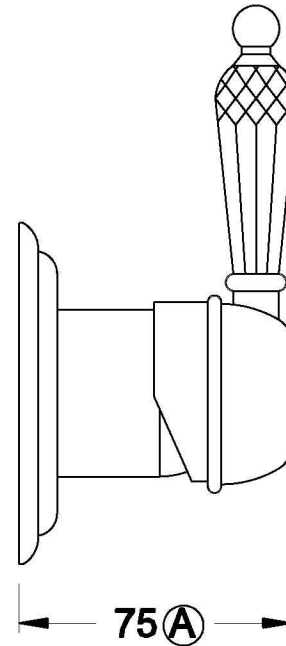

NEU ENGLAND WALL MIXER WITH KRISTALL LEVER

1.8048.00.8.XX

PRODUCT DIMENSIONS:

Front view

Side view:

Top view: