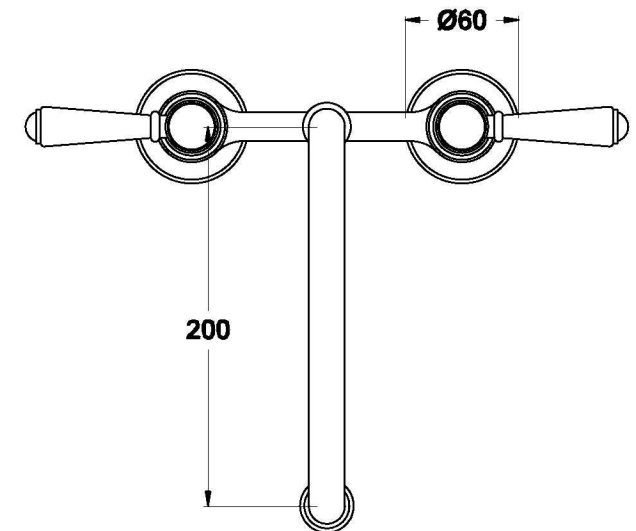

NEU ENGLAND KITCHEN SET WITH WHITE PORCELAIN LEVERS

1.8031.00.4.XX

PRODUCT DIMENSIONS:

Front view

Side view:

Top view:

Note:

Ⓐ Fixed centre; taps must have 140mm centres

XX suffix indicates finish – SEE WEBSITE FOR COLOUR CODE
Specifications and design subject to change without notice
All dimensions are approximate
A = approximate distance
Copyright ©Brodware 2021