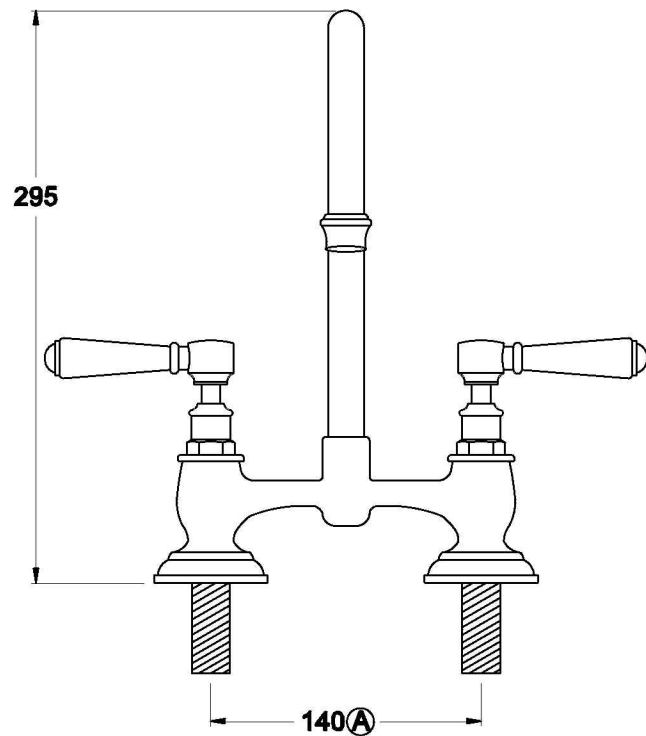

NEU ENGLAND KITCHEN SET WITH WHITE PORCELAIN LEVERS

1.8031.00.4.XX

PRODUCT DIMENSIONS:

Front view

Side view:

Top view:

Note:

Ⓐ Fixed centre; taps must have 140mm centres

XX suffix indicates finish – SEE WEBSITE FOR COLOUR CODE
Specifications and design subject to change without notice
All dimensions are approximate
A = approximate distance
Copyright ©Brodware 2021