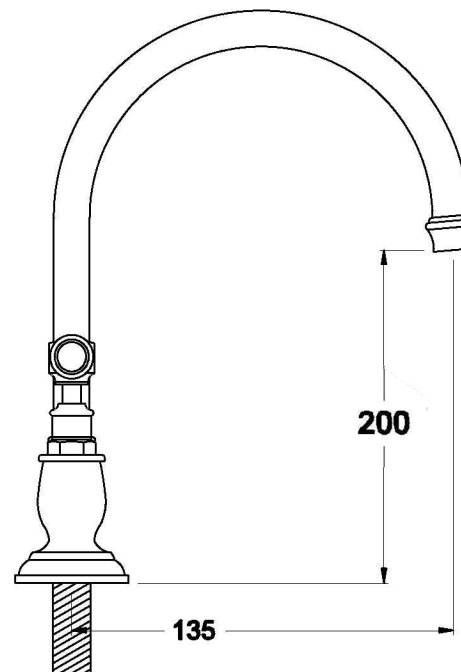

NEU ENGLAND KITCHEN SET WITH WHITE PORCELAIN LEVERS

1.8031.00.4.XX

PRODUCT DIMENSIONS:

Front view

Side view:

Top view:

Note:

Ⓐ Fixed centre; taps must have 140mm centres

XX suffix indicates finish – SEE WEBSITE FOR COLOUR CODE
Specifications and design subject to change without notice
All dimensions are approximate
A = approximate distance
Copyright ©Brodware 2021