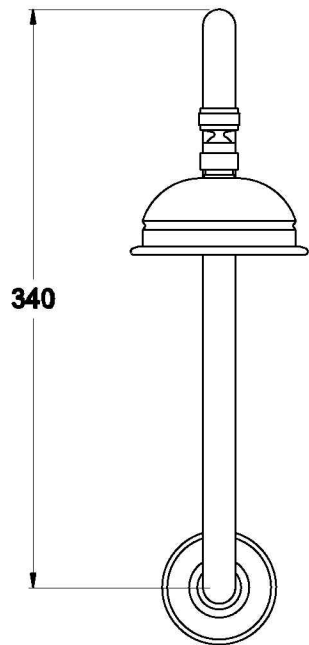

NEU ENGLAND SHOWER ROSE AND ARM

1.8010.32.0.XX

PRODUCT DIMENSIONS:

Front view

Side view:

Top view: