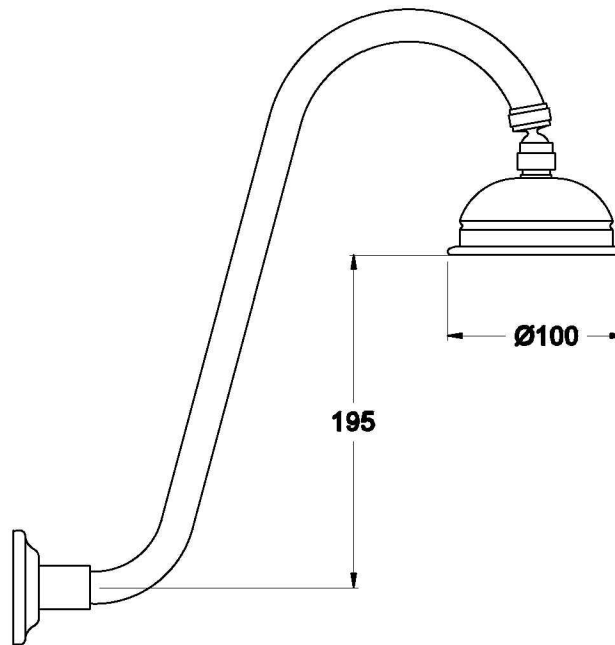

NEU ENGLAND SHOWER ROSE AND ARM

1.8010.32.0.XX

PRODUCT DIMENSIONS:

Front view

Side view:

Top view: