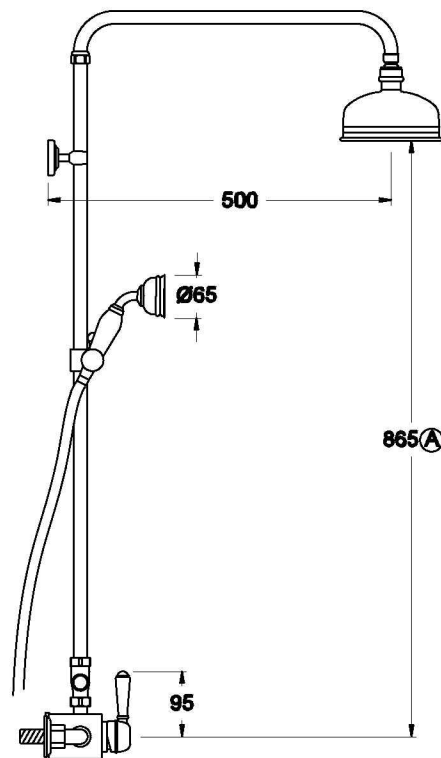

NEU ENGLAND SHOWER MIXER SET WITH METAL LEVER

1.8014.03.3.XX

PRODUCT DIMENSIONS:

Front view

Side view:

Top view: