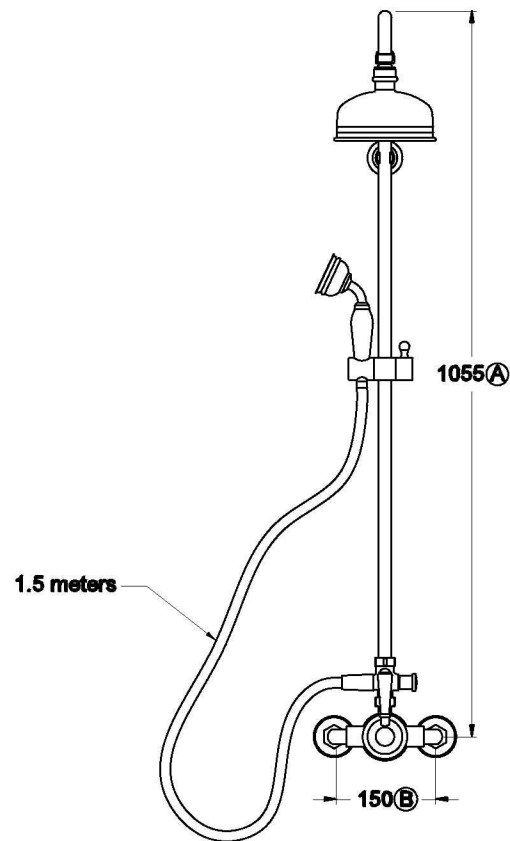

NEU ENGLAND SHOWER MIXER SET WITH METAL LEVER

1.8014.03.3.XX

PRODUCT DIMENSIONS:

Front view

Side view:

Top view: