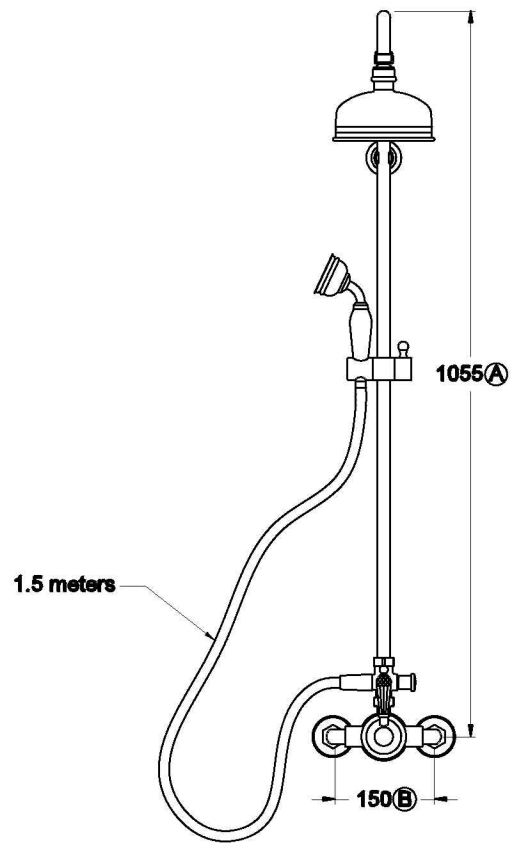

## NEU ENGLAND SHOWER MIXER SET WITH KRISTALL LEVER

1.8014.03.8.XX

### PRODUCT DIMENSIONS:

Front view

Side view:

Top view: