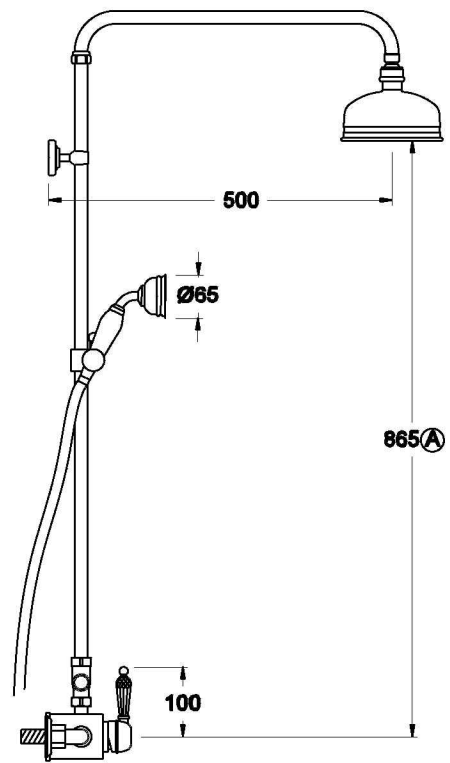

## NEU ENGLAND SHOWER MIXER SET WITH KRISTALL LEVER

1.8014.03.8.XX

### PRODUCT DIMENSIONS:

Front view

Side view:

Top view: