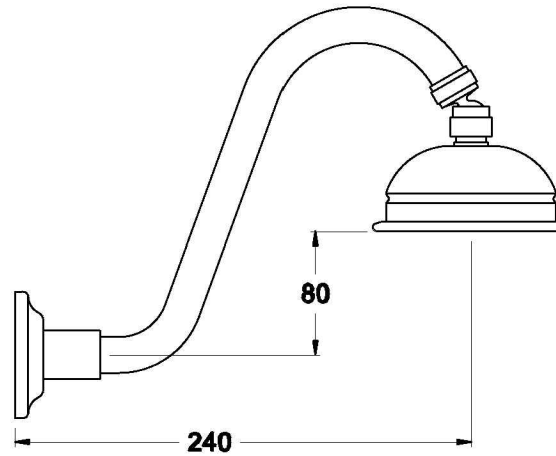

NEU ENGLAND SHOWER ROSE AND ARM

1.8010.30.0.XX

PRODUCT DIMENSIONS:

Front view

Side view:

Top view: