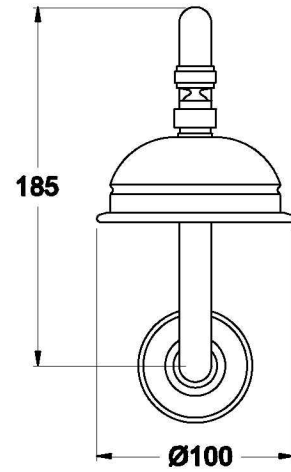

NEU ENGLAND SHOWER ROSE AND ARM

1.8010.30.0.XX

PRODUCT DIMENSIONS:

Front view

Side view:

Top view: