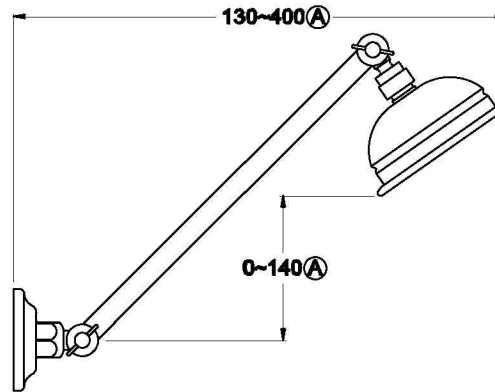

NEU ENGLAND SHOWER ROSE AND ADJUSTABLE ARM

1.8012.30.0.XX

PRODUCT DIMENSIONS:

Front view

Side view:

Top view: