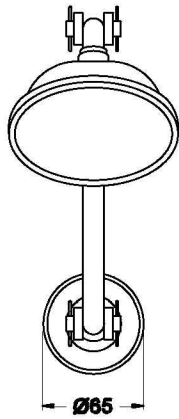

NEU ENGLAND SHOWER ROSE AND ADJUSTABLE ARM

1.8012.30.0.XX

PRODUCT DIMENSIONS:

Front view

Side view:

Top view: