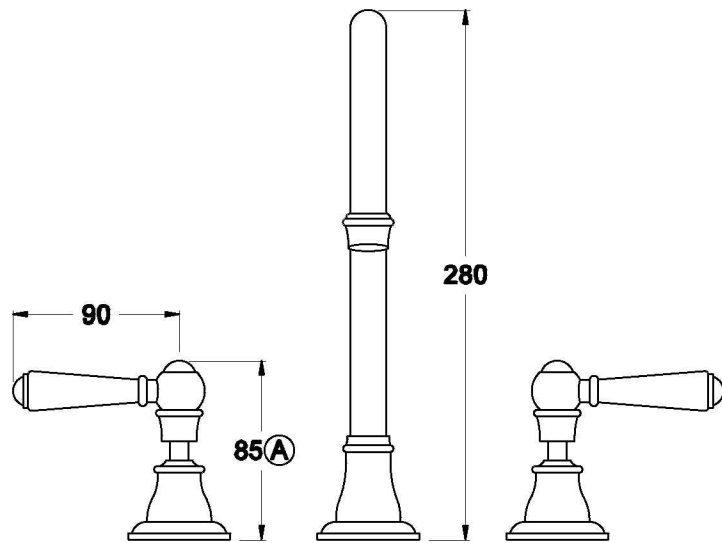

## NEU ENGLAND KITCHEN SET METAL LEVERS

1.8007.09.3.XX

### PRODUCT DIMENSIONS:

Front view

Side view:

Top view: