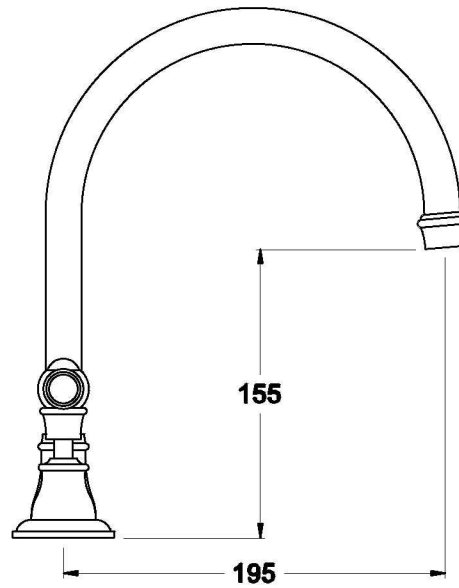

## NEU ENGLAND KITCHEN SET METAL LEVERS

1.8007.09.3.XX

### PRODUCT DIMENSIONS:

Front view

Side view:

Top view: