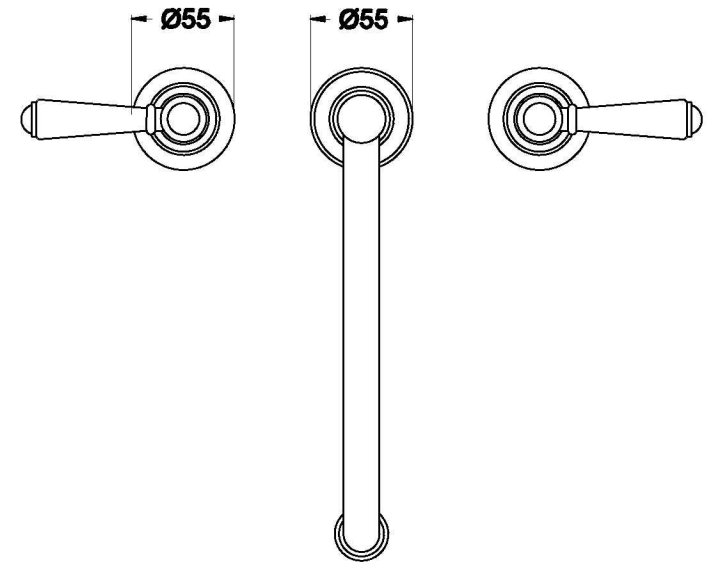

## NEU ENGLAND KITHCEN SET WITH METAL LEVERS

1.8007.10.3.XX

### PRODUCT DIMENSIONS:

Front view

Side view:

Top view:

XX suffix indicates finish – SEE WEBSITE FOR COLOUR CODE  
Dimensions subject to change without notice  
All dimensions are approximate  
A = approximate distance  
Copyright ©Brodware 2021

**B.**