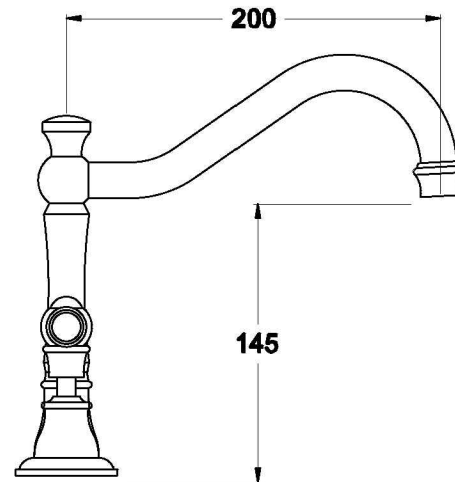

## NEU ENGLAND KITHCEN SET WITH METAL LEVERS

1.8007.10.3.XX

### PRODUCT DIMENSIONS:

Front view

Side view:

Top view:

XX suffix indicates finish – SEE WEBSITE FOR COLOUR CODE  
Dimensions subject to change without notice  
All dimensions are approximate  
A = approximate distance  
Copyright ©Brodware 2021