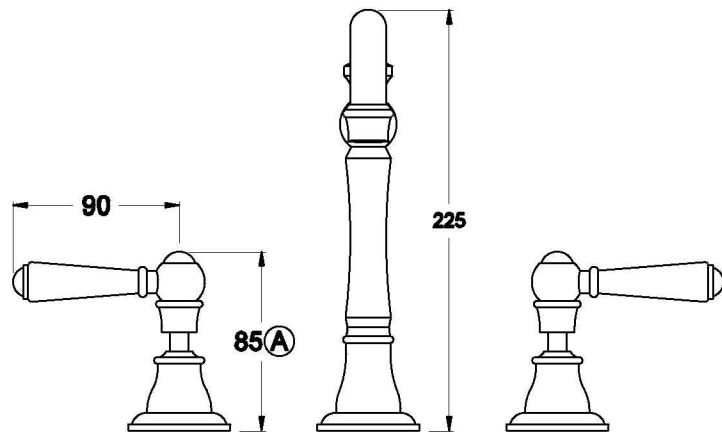

## NEU ENGLAND KITHCEN SET WITH METAL LEVERS

1.8007.10.3.XX

### PRODUCT DIMENSIONS:

Front view

Side view:

Top view:

XX suffix indicates finish – SEE WEBSITE FOR COLOUR CODE  
Dimensions subject to change without notice  
All dimensions are approximate  
A = approximate distance  
Copyright ©Brodware 2021