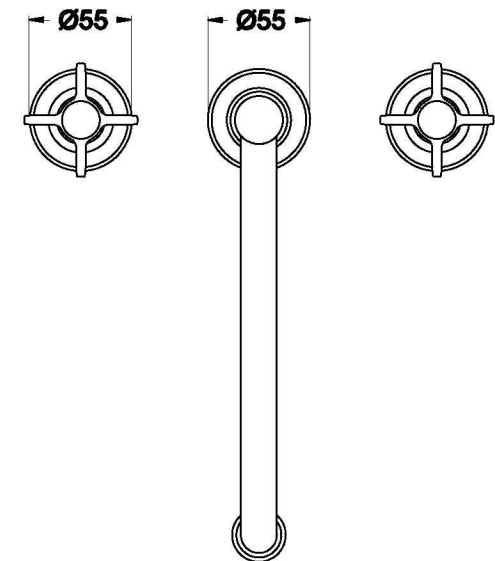

Brodware

NEU ENGLAND KITCHEN SET WITH CROSS HANDLES - CERAMIC DISC

1.8007.10.2.XX

PRODUCT DIMENSIONS:

Front view

Side view:

Top view:

XX suffix indicates finish – SEE WEBSITE FOR COLOUR CODE
Dimensions subject to change without notice
All dimensions are approximate
A = approximate distance
Copyright ©Brodware 2021