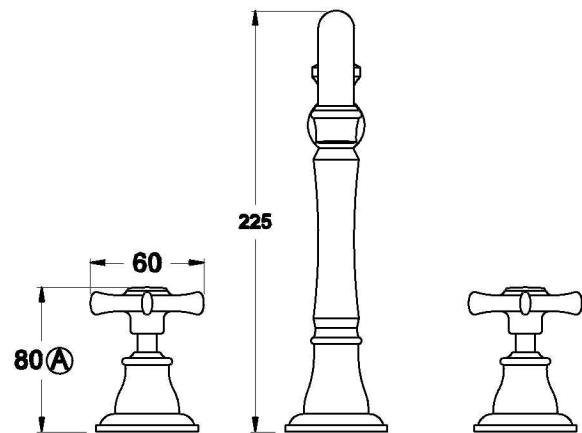

Brodware

NEU ENGLAND KITCHEN SET WITH CROSS HANDLES - CERAMIC DISC

1.8007.10.2.XX

PRODUCT DIMENSIONS:

Front view

Side view:

Top view:

XX suffix indicates finish – SEE WEBSITE FOR COLOUR CODE
Dimensions subject to change without notice
All dimensions are approximate
A = approximate distance
Copyright ©Brodware 2021