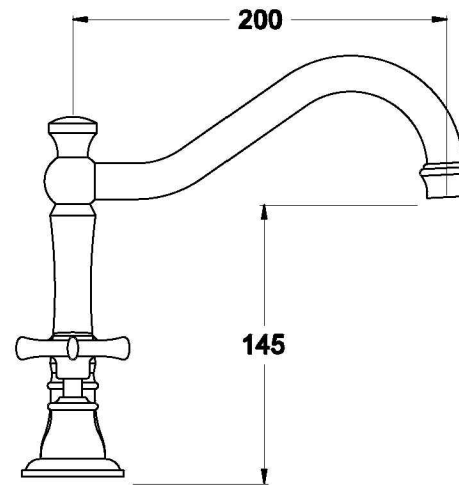

Brodware

NEU ENGLAND KITCHEN SET WITH CROSS HANDLES - CERAMIC DISC

1.8007.10.2.XX

PRODUCT DIMENSIONS:

Front view

Side view:

Top view:

XX suffix indicates finish – SEE WEBSITE FOR COLOUR CODE
Dimensions subject to change without notice
All dimensions are approximate
A = approximate distance
Copyright ©Brodware 2021