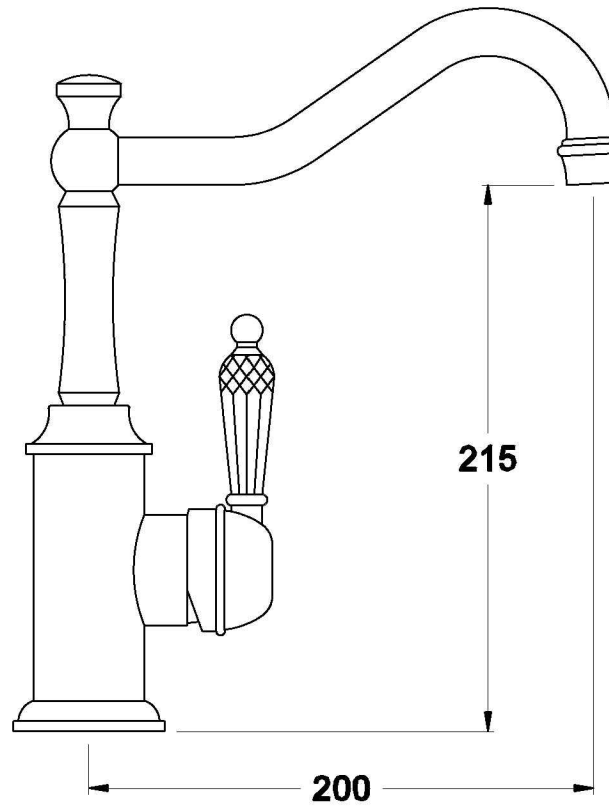

## NEU ENGLAND KITCHEN MIXER WITH KRISTALL LERVER

1.8008.02.8.XX

### PRODUCT DIMENSIONS:

Front view

Side view:

Top view: