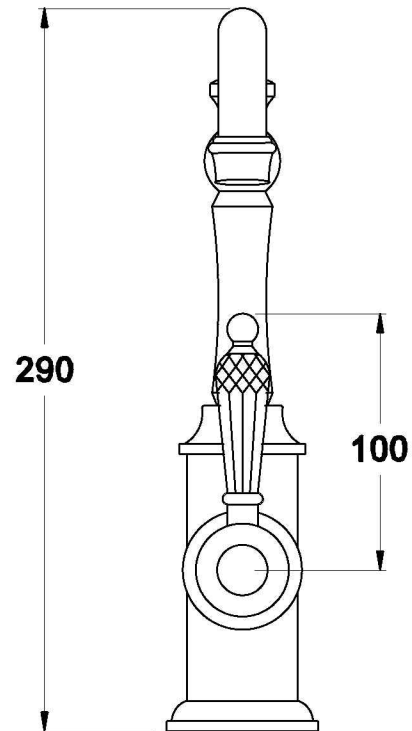

## NEU ENGLAND KITCHEN MIXER WITH KRISTALL LERVER

1.8008.02.8.XX

### PRODUCT DIMENSIONS:

Front view

Side view:

Top view: