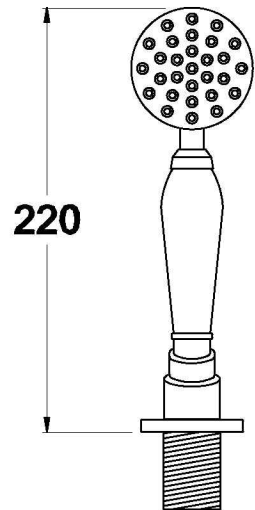

## NEU ENGLAND HANDSHOWER WITH WHITE PORCELAIN HANDPIECE

1.8042.02.0.XX

### PRODUCT DIMENSIONS:

Front view

Side view:

Top view: