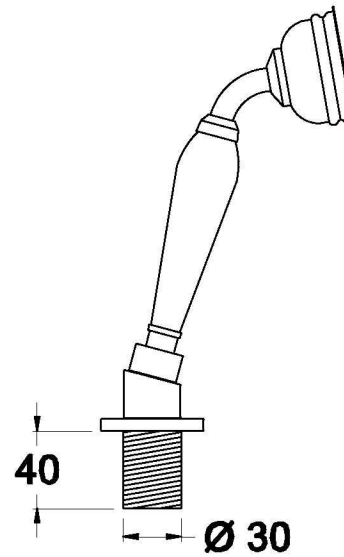

## NEU ENGLAND HANDSHOWER WITH WHITE PORCELAIN HANDPIECE

1.8042.02.0.XX

### PRODUCT DIMENSIONS:

Front view

Side view:

Top view: