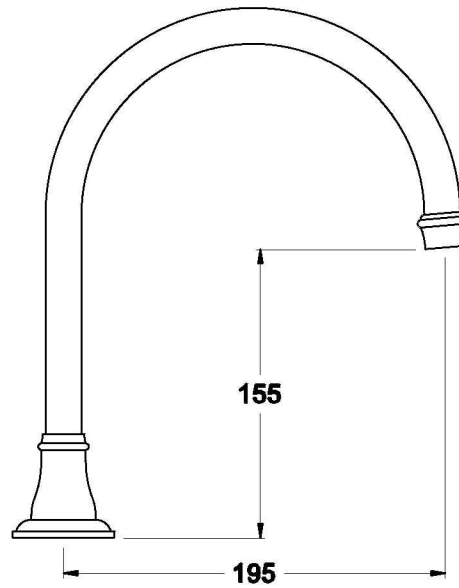

## NEU ENGLAND BATH SPOUT

1.8007.30.0.XX

### PRODUCT DIMENSIONS:

Front view

Side view:

Top view: