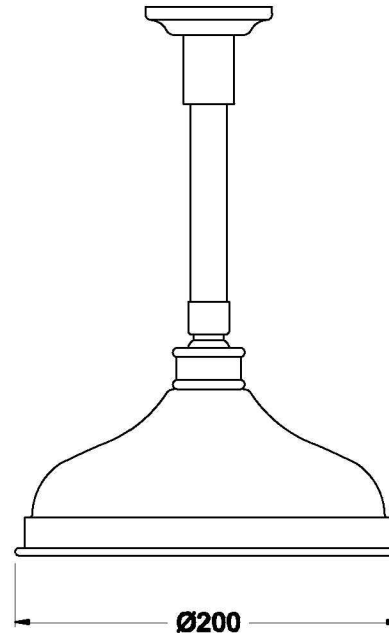

NEU ENGLAND CEILING SHOWER WITH 150mm DROPPER

1.8011.36.0.XX

PRODUCT DIMENSIONS:

Front view

Side view:

Top view: