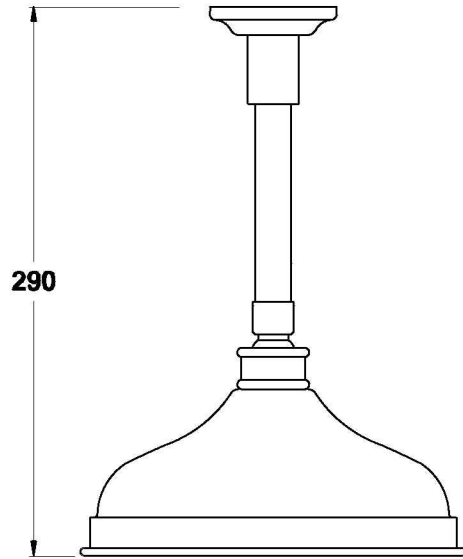

NEU ENGLAND CEILING SHOWER WITH 150mm DROPPER

1.8011.36.0.XX

PRODUCT DIMENSIONS:

Front view

Side view:

Top view: