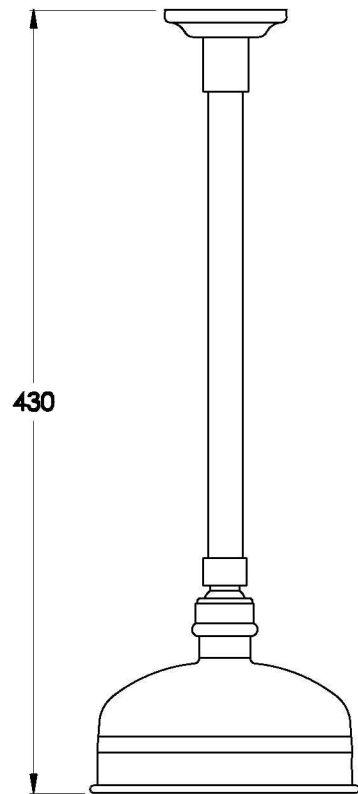

NEU ENGLAND CEILING SHOWER WITH 300MM DROPPER

1.8011.33.0.XX

PRODUCT DIMENSIONS:

Front view

Side view:

Top view: