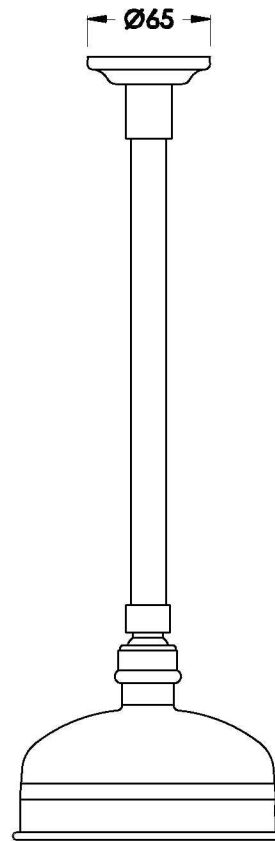

NEU ENGLAND CEILING SHOWER WITH 300MM DROPPER

1.8011.33.0.XX

PRODUCT DIMENSIONS:

Front view

Side view:

Top view: