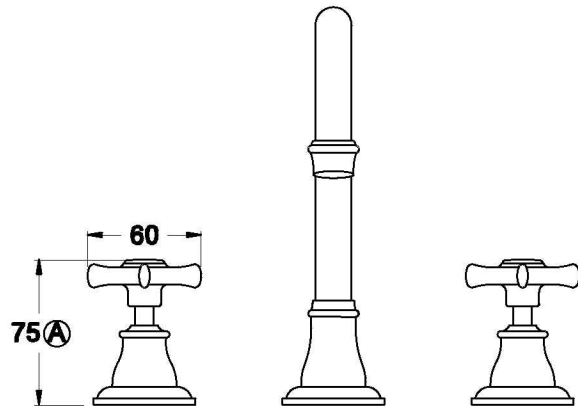

NEU ENGLAND BASIN SET WITH CROSS HANDLES - CERAMIC DISC

1.8000.00.2.XX

PRODUCT DIMENSIONS:

Front view

Side view:

Top view: