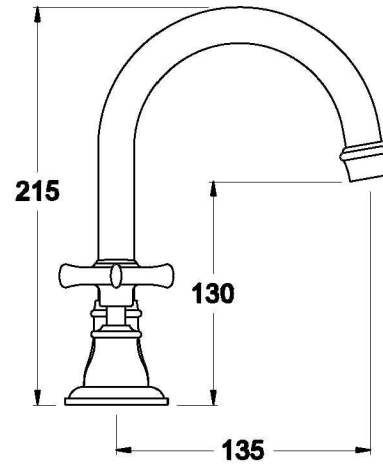

NEU ENGLAND BASIN SET WITH CROSS HANDLES - CERAMIC DISC

1.8000.00.2.XX

PRODUCT DIMENSIONS:

Front view

Side view:

Top view: