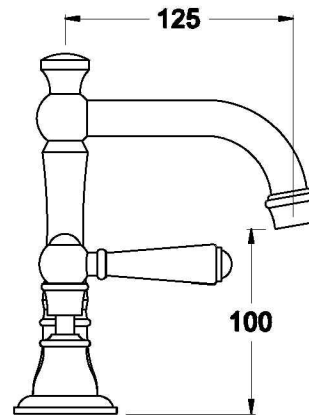

NEU ENGLAND BASIN SET WITH METAL LEVERS

1.8000.02.3.XX

PRODUCT DIMENSIONS:

Front view

Side view:

Top view: