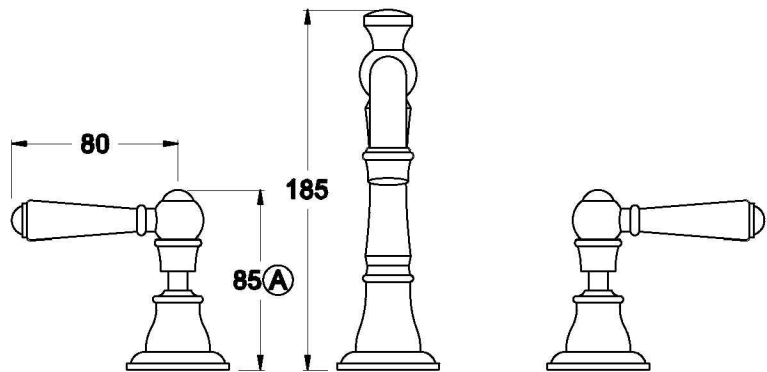

NEU ENGLAND BASIN SET WITH METAL LEVERS

1.8000.02.3.XX

PRODUCT DIMENSIONS:

Front view

Side view:

Top view: