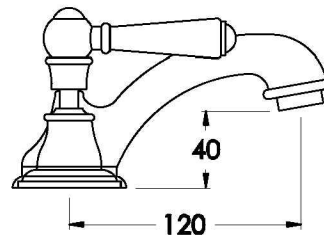

## NEU ENGLAND BASIN SET - METAL LEVERS

1.8000.03.3.XX

### PRODUCT DIMENSIONS:

Front view

Side view:

Top view: